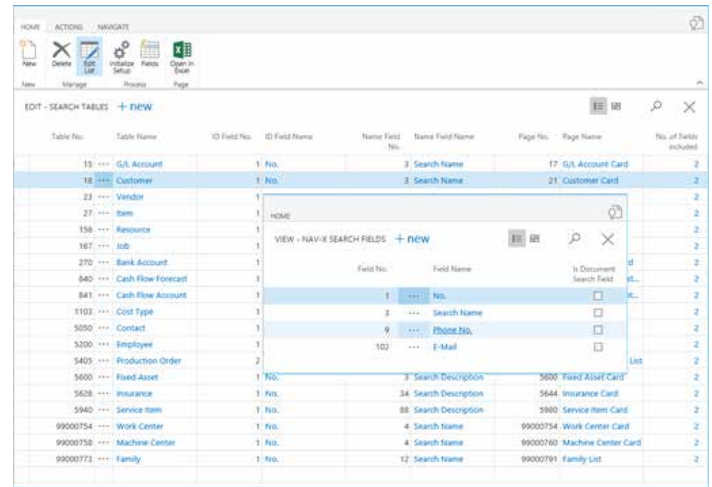

NAV-X SEARCH

QUICK RETRIEVAL

EASY. FLEXIBLE.

- ✓ Integrated within a user's role center
- ✓ Ability to search tables, document tables, pages, and reports
- ✓ Wildcards such as "?" and "*" allow for a broader or more specific search result
- ✓ Easy - Search initial set-up is installed automatically
- ✓ Flexible search criteria that can modify table and fields
- ✓ User friendly drop down list and field information
- ✓ Compatible with NAV 2013 R2, 2015, 2016, 2017

HOW TO BUY?

NAV-X Search can be added to your Client's license by adding the granule in Partner Source.

Search enables you to search for anything in Microsoft Dynamics NAV 2017. With standard functionality in Microsoft Dynamics NAV 2017, you have to go into the different pages and search for the different fields individually. With NAV-X Search, you enter the search information and get all results in one list that can also access the result details.

Search is integrated into each role center and therefore can be accessed directly from your homepage. It can also be accessed through the Search page found in the menu. Enter the search term including any of the normal wildcards and click the search button. The system will search all tables and fields defined in setup and will show all results in one common results page. The results are grouped by table. If you found the right record, you can navigate to the details page directly from the search result

Installation and setup for Search is EASY! You can define the tables and fields that you want to include in the search through one setup page. After initializing the setup, additional fields and tables can be added.