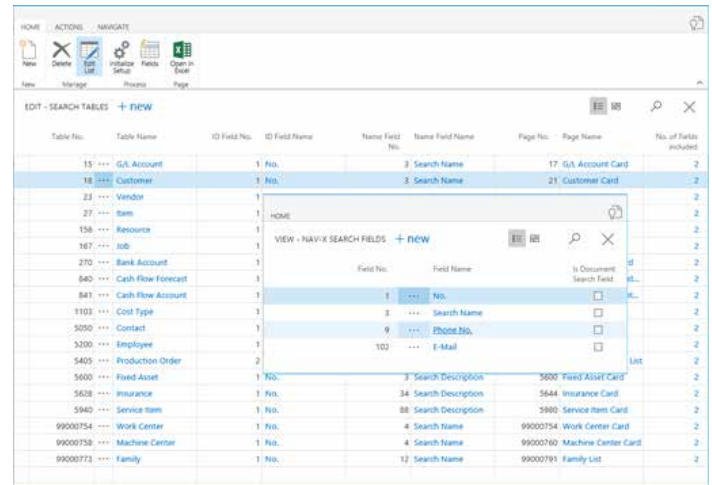

NAV-X SEARCH

QUICK RETRIEVAL

EASY. FLEXIBLE.

- ✓ Integrated within a user's role center
- ✓ Ability to search tables, document tables, pages, and reports
- ✓ Wildcards such as "?" and "*" allow for a broader or more specific search result
- ✓ Easy - Search initial set-up is installed automatically
- ✓ Flexible search criteria that can modify table and fields
- ✓ User friendly drop down list and field information
- ✓ Compatible with NAV 2013 R2, 2015, 2016, 2017

HOW TO BUY?

NAV-X Search can be downloaded directly from Microsoft AppSource

Search enables you to search for anything in Microsoft Dynamics NAV 2017. With standard functionality in Microsoft Dynamics NAV 2017, you have to go into the different pages and search for the different fields individually. With NAV-X Search, you enter the search information and get all results in one list that can also access the result details.

Search is integrated into each role center and therefore can be accessed directly from your homepage. It can also be accessed through the Search page found in the menu. Enter the search term including any of the normal wildcards and click the search button. The system will search all tables and fields defined in setup and will show all results in one common results page. The results are grouped by table. If you found the right record, you can navigate to the details page directly from the search result

Installation and setup for Search is EASY! You can define the tables and fields that you want to include in the search through one setup page. After initializing the setup, additional fields and tables can be added.